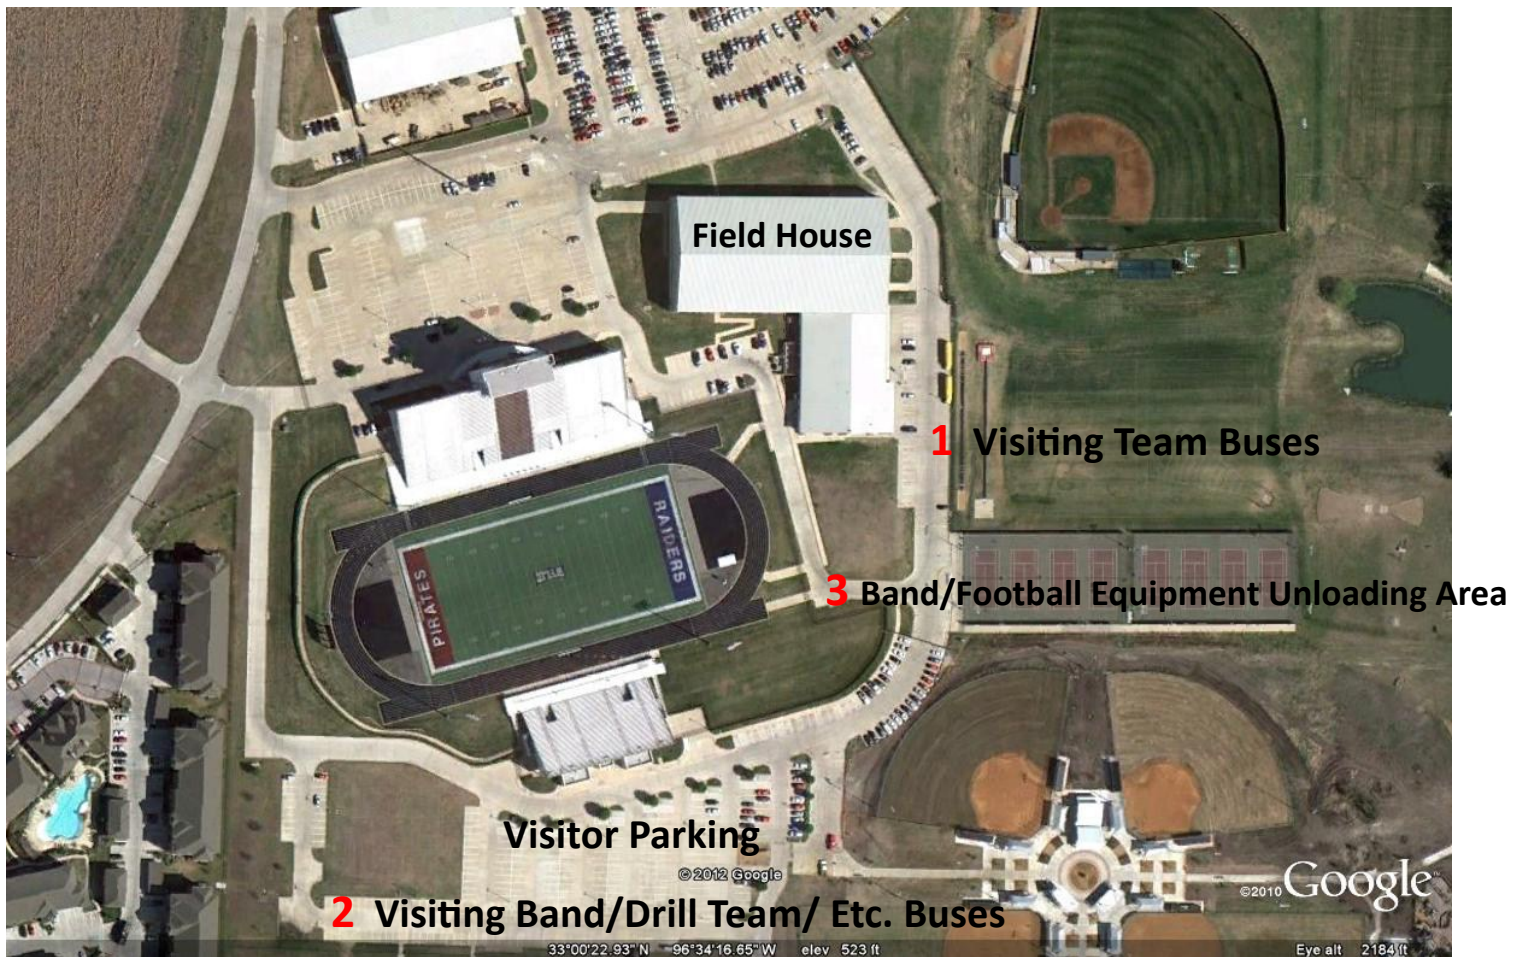

Directions to Wylie Stadium:

From Plano via U.S. 75 and FM 544 (yellow arrows):

Go North on U.S. 75 to the Renner Rd exit. Exit Renner Rd and turn right onto Renner Rd. Continue on Renner Rd to Murphy Rd. Turn left onto Murphy Rd and proceed North to FM 544. Turn right onto FM 544 and travel East to Country Club Pkwy (Wylie HS sits at the intersection of FM 544 and Country Club Pkwy). Turn right and proceed to Hensley Ln (stop sign). Turn left onto Hensley Ln and continue to Jerry Wayne Combest Dr. Turn left onto Jerry Wayne Combest Dr which will take you into the Visitor Parking area of Wylie Stadium.

From Garland via Hwy 78 (red arrows):

Go North on Hwy 78 through Sachse to Sanden Blvd. Turn left onto Sanden Blvd and proceed to Hensley Ln. Turn left onto Hensley Ln and proceed to Jerry Wayne Combest Dr. Turn right onto Jerry Wayne Combest Dr which will take you into the Visitor Parking area of Wylie Stadium.

Above is an aerial view of the Wylie Stadium Athletic Complex. Please note the three areas that are marked with a **1, 2, or 3**.

Visiting Teams Buses (1) - Please park on the East side of the Field House. There will be someone there to meet your buses when you arrive.

Visiting Band/Football Equipment Trucks/Trailers (3) - Please unload the trucks/trailers at the southeast entrance to the stadium. Once unloaded, the trucks/trailers will need to be moved to the area noted as "Visiting Band/Drill Team/ Etc. Buses," which is located on the southwest corner of the Visitor Parking lot.